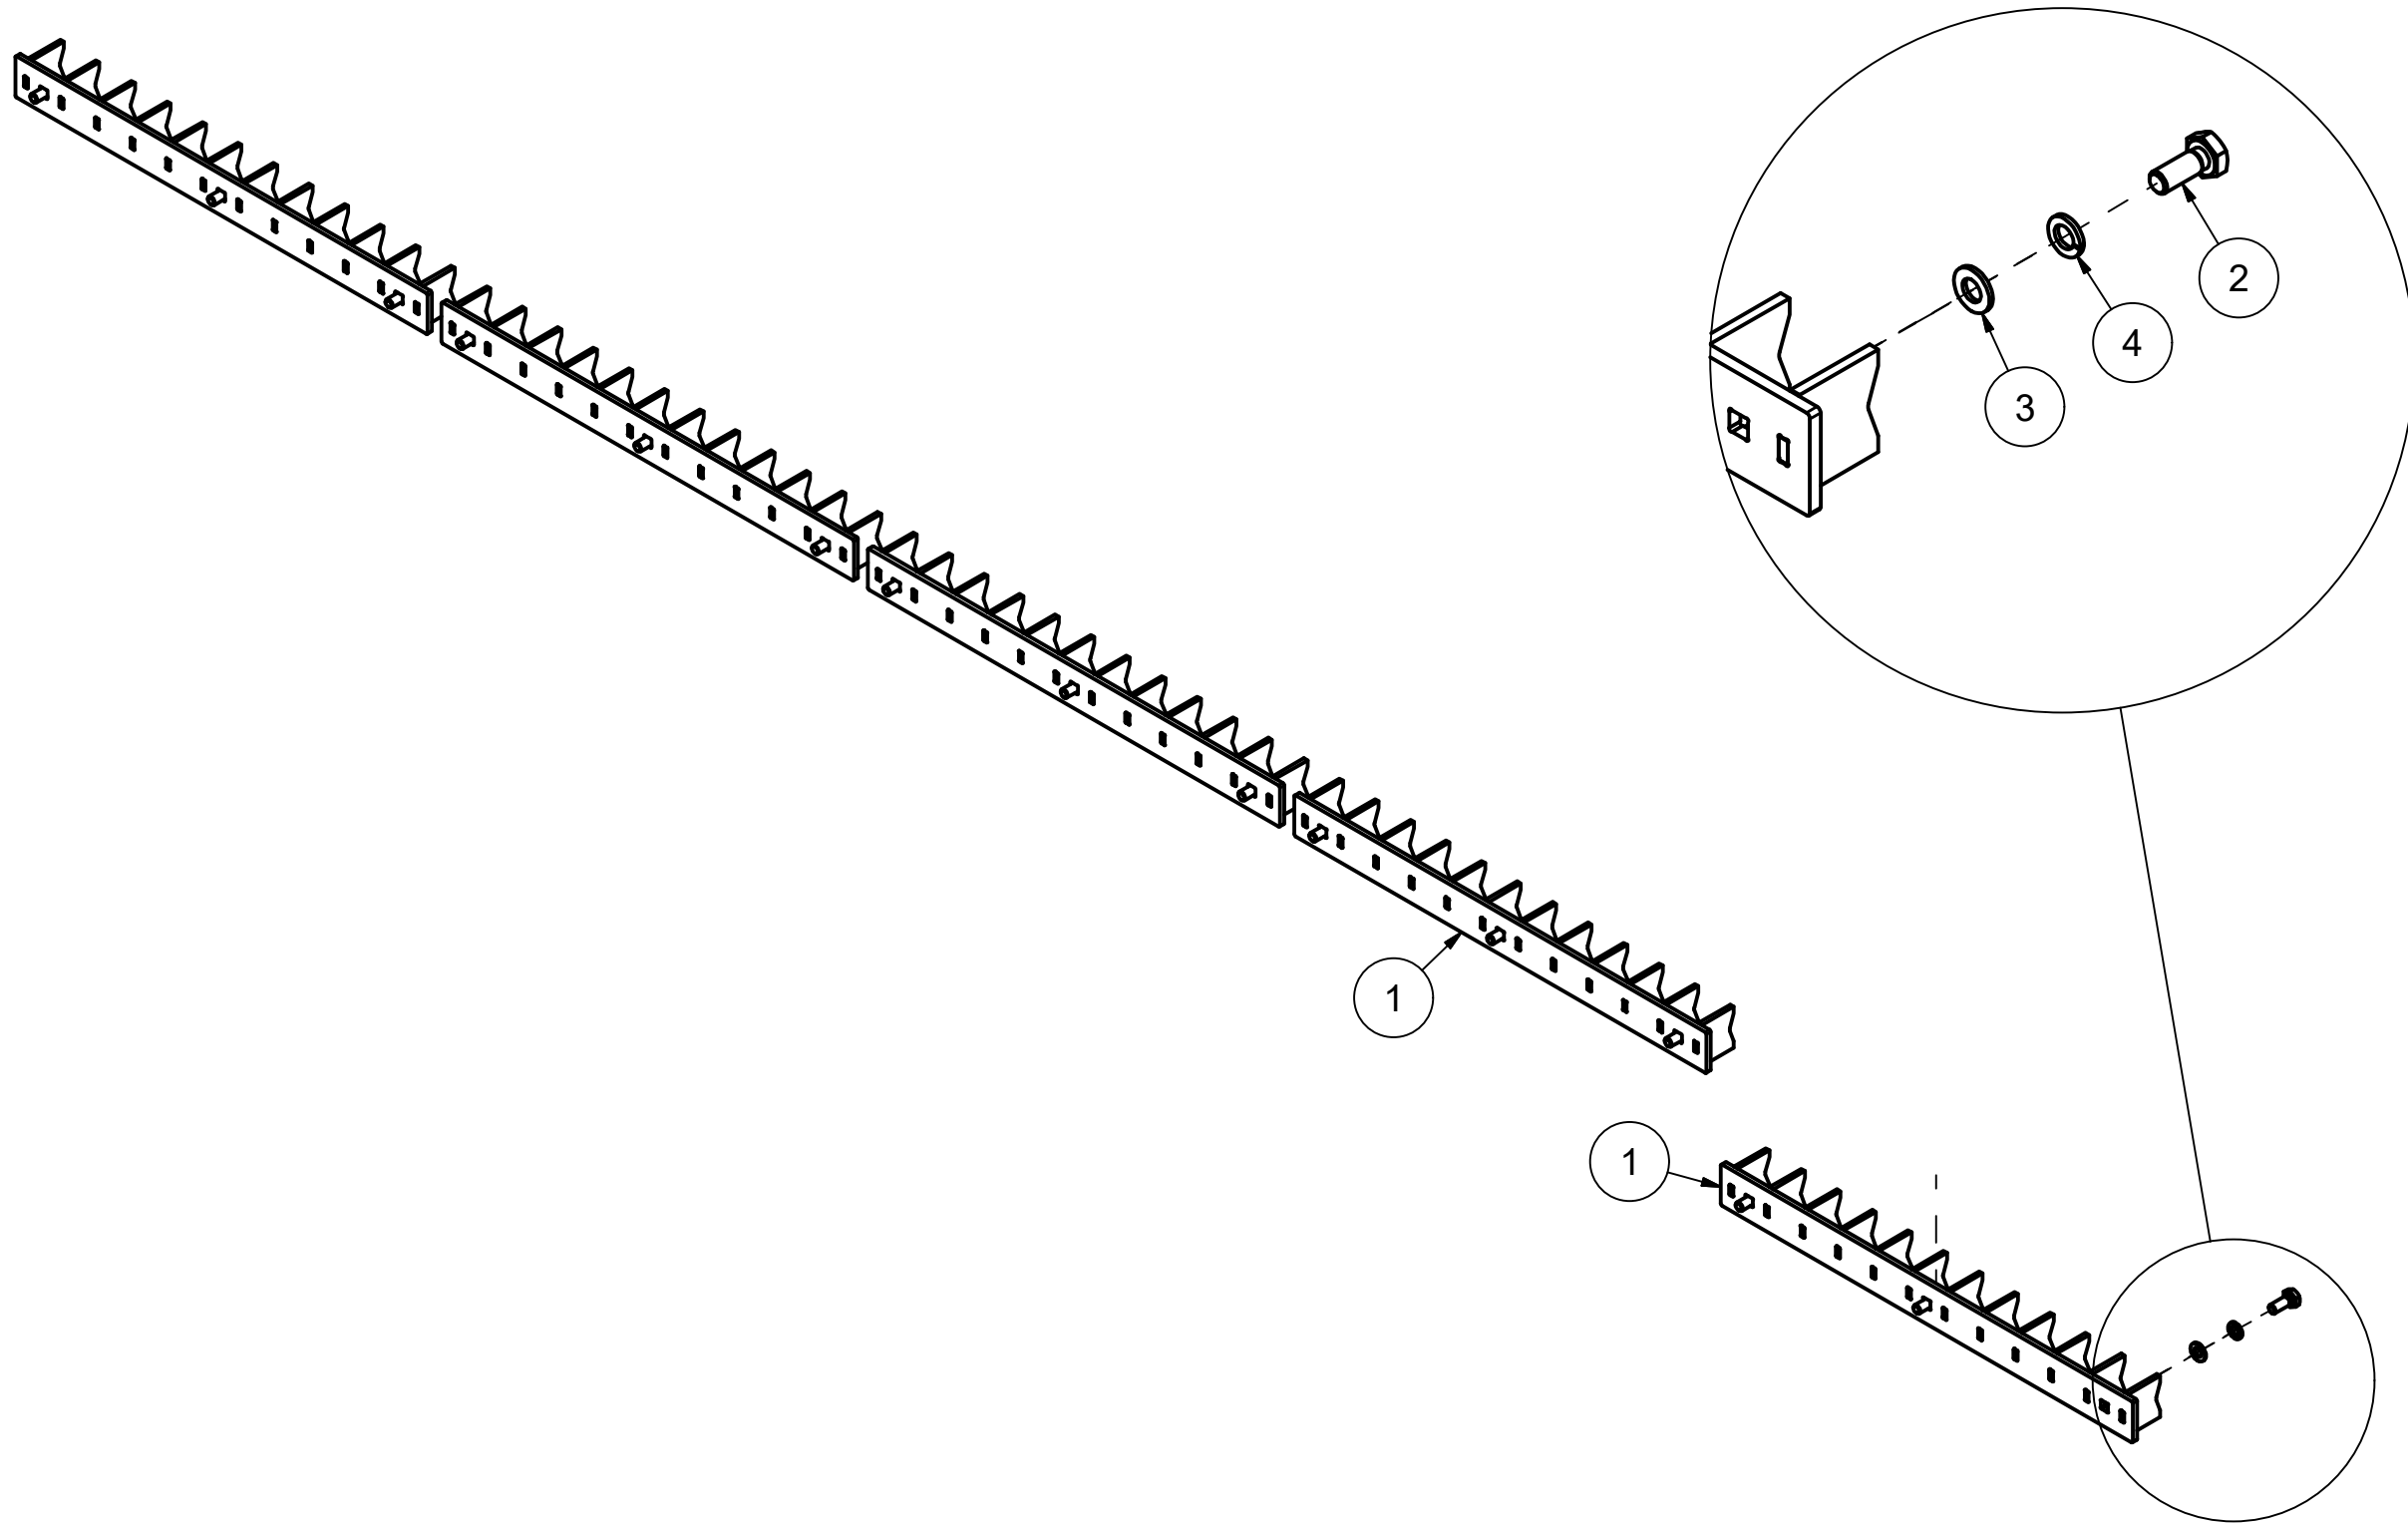

Pos	Qty	Article no	Designation
1	1	12712041	Wear cover
2	1	12712065	Wear cover
3	30	2483610	Locking nut M10 EIZn DIN 985
4	30	2531060	Washer M10 EIZn DIN 125
5	30	2344295	Locking screw M10x20 EIZn 8.8 DIN 603

27128008 Counter knives